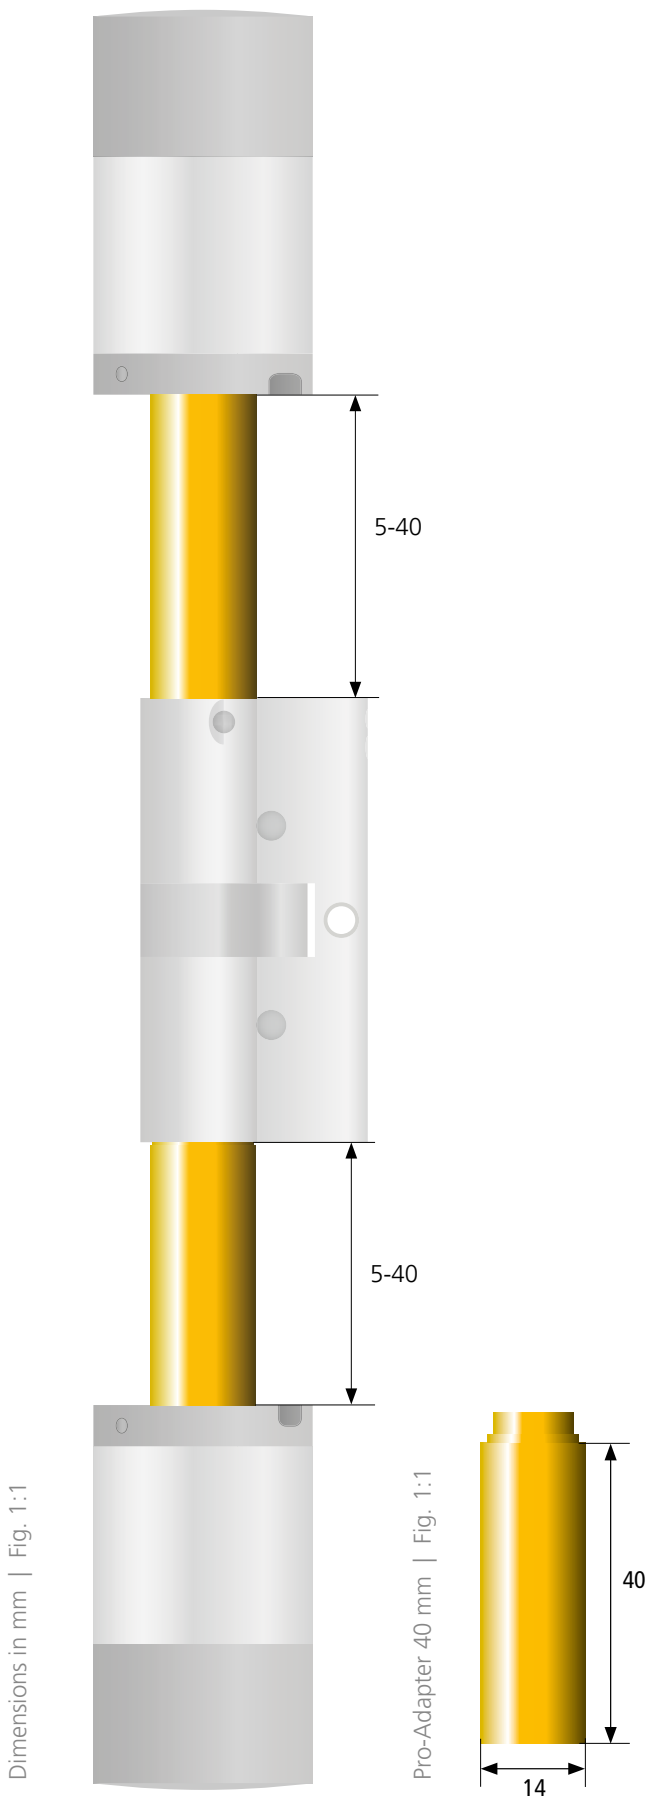

secuENTRY pro Adapter

Technical details.

Material	Brass
Sizes and order no.	<ul style="list-style-type: none">• Pro-Adapter 5 mm (Order no.: 39200)• Pro-Adapter 10 mm (Order no.: 39210)• Pro-Adapter 15 mm (Order no.: 39220)• Pro-Adapter 20 mm (Order no.: 39230)• Pro-Adapter 25 mm (Order no.: 39240)• Pro-Adapter 30 mm (Order no.: 39250)• Pro-Adapter 35 mm (Order no.: 39260)• Pro-Adapter 40 mm (Order no.: 39270)
Assembly	Placement on secuENTRY Cylinder (Inside and outside)
Intended purpose	Extension of locking shafts for secuENTRY Cylinders
Comment	Optional article for the standard plastic extensions

secuENTRY Brass adapter

Product illustration.

Product information.

Scope of delivery:

- Pro-Adapter 5 - 20 mm the PU is 5 pieces
- Pro-Adapter 25 - 40 mm the PU is 3 pieces