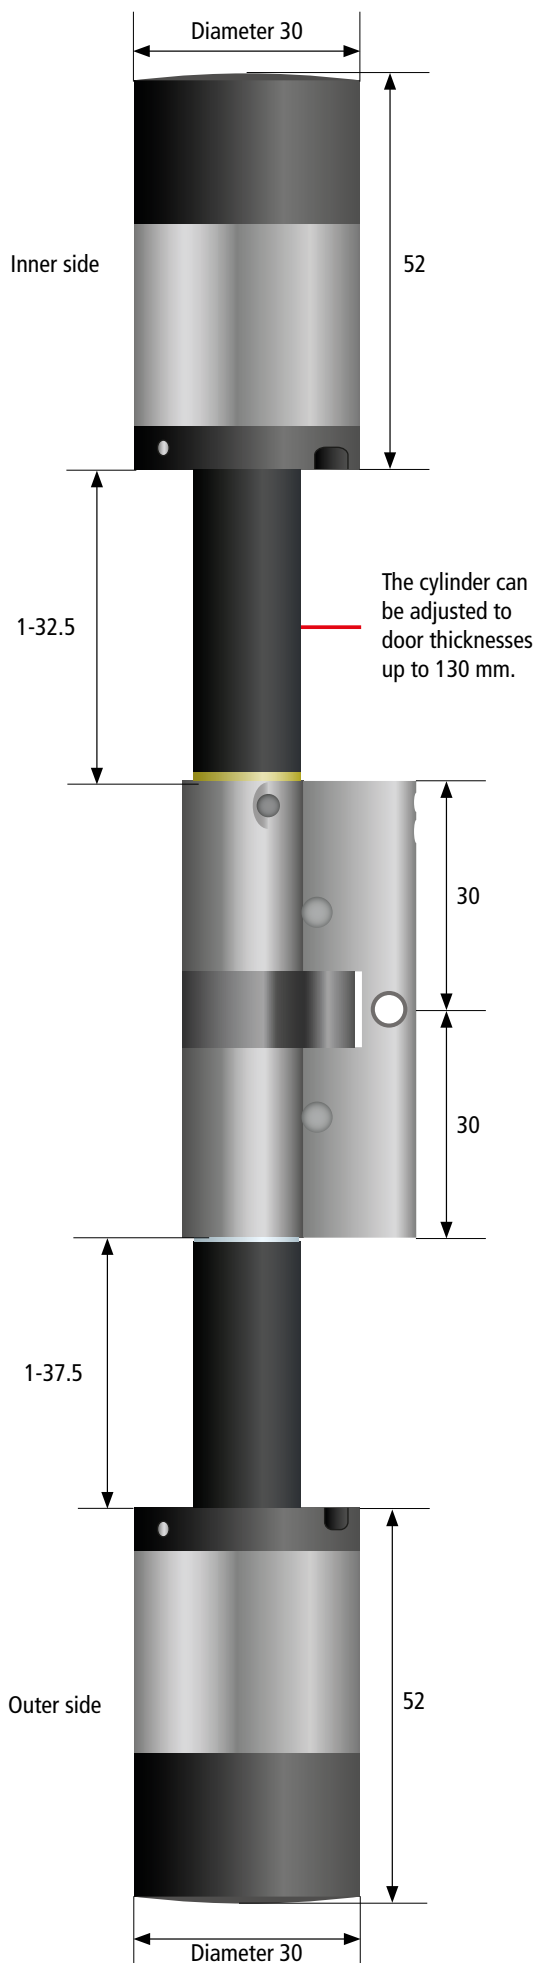

secuENTRY pro 7000

Order no.: 57130

Technical details.

Model	Assembly in profile cylinder hole (DIN 18252, EN 1303) Approval and certification: <ul style="list-style-type: none">• Conformity to all applicable EC guidelines• National laws must be checked separately
Power supply	1x CR123A lithium battery
Permissible ambient conditions	* -15°C/+50°C / up to 95% rel. air humidity (noncondensing)
Number of possible activations per battery set	PINCODE 55,000 openings ¹ FINGERPRINT 55,000 openings ¹ PASSIVE TRANSPONDER 65,000 openings ¹
Cylinder length min/max	Door thickness 60 to 130 mm: Min. 30/30 mm, Max. 67.5/62.5 mm (measured from mid forend screw)
Backset	<ul style="list-style-type: none">• Inward opening door (standard knob): 30 mm²• Outward opening door: 30 mm²
Active outer knob	<ul style="list-style-type: none">• For reading passive transponders• Bluetooth receiver
Frequency range	Up to 4 m (AES encryption)
Protection class	IP 65
Outer shaft	Plastic, brass ³
Coupling duration	7 seconds
Data transfer cylinder	Bluetooth 4.0 LE (AES encrypted)
Special feature	Manipulation protection

¹ Without permanent opening

² Applies for door leaf thicknesses, where the profile cylinder does not protrude. In the case of other doors, please ask.

³ Optional accessories

secuENTRY pro 7000.

Dimensions in mm | Fig. 1:1

Product illustration.

Product information.

User data:

- Electronic cylinder for up to 2000 users
- Identification media:
 - Pincode: 2000 Users
 - Fingerprint: 200-300 users, including 45 premium fingers
 - Passive transponder: 2000 users
 - Smart devices: 2000 users
- History functions: 2000 events