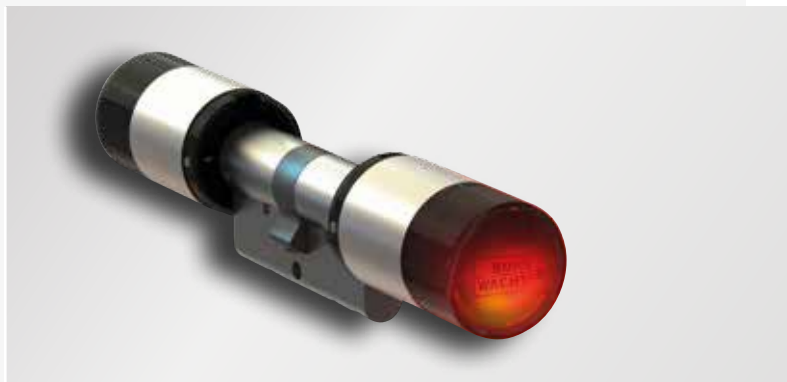

secuENTRY pro 7000

Order no.: 57130

Technical details.

Model	Assembly in profile cylinder hole (DIN 18252, EN 1303) Approval and certification: <ul style="list-style-type: none">• Conformity to all applicable EC guidelines• National laws must be checked separately
Power supply	1x CR123A lithium battery
Permissible ambient conditions	* -15°C/+50°C / up to 95% rel. air humidity (noncondensing)
Number of possible activations per battery set	PINCODE 55,000 openings ¹ FINGERPRINT 55,000 openings ¹ PASSIVE TRANSPONDER 65,000 openings ¹
Cylinder length min/max	Door thickness 60 to 130 mm: Min. 30/30 mm, Max. 67.5/62.5 mm (measured from mid forend screw)
Backset	<ul style="list-style-type: none">• Inward opening door (standard knob): 30 mm²• Outward opening door: 30 mm²
Active outer knob	<ul style="list-style-type: none">• For reading passive transponders• Bluetooth receiver
Frequency range	Up to 4 m (AES encryption)
Protection class	IP 65
Outer shaft	Plastic, brass ³
Coupling duration	7 seconds
Data transfer cylinder	Bluetooth 4.0 LE (AES encrypted)
Special feature	Manipulation protection

¹ Without permanent opening

² Applies for door leaf thicknesses, where the profile cylinder does not protrude. In the case of other doors, please ask.

³ Optional accessories

secuENTRY pro 7000.

Dimensions in mm | Fig. 1:1

Product illustration.

Product information.

User data:

- Electronic cylinder for up to 2000 users
- Identification media:
 - Pincode: 2000 Users
 - Fingerprint: 200-300 users, including 45 premium fingers
 - Passive transponder: 2000 users
 - Smart devices: 2000 users
- History functions: 2000 events