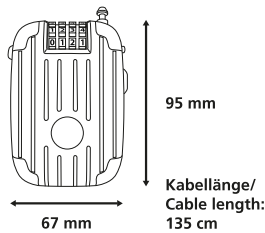

**Abmessungen /
Dimensions:**

Snap+Lock 715/135 SB

4 003482 008614

BURG-WÄCHTER KG
Altenhofer Weg 15
58300 Wetter, Germany

Made in TW 070621